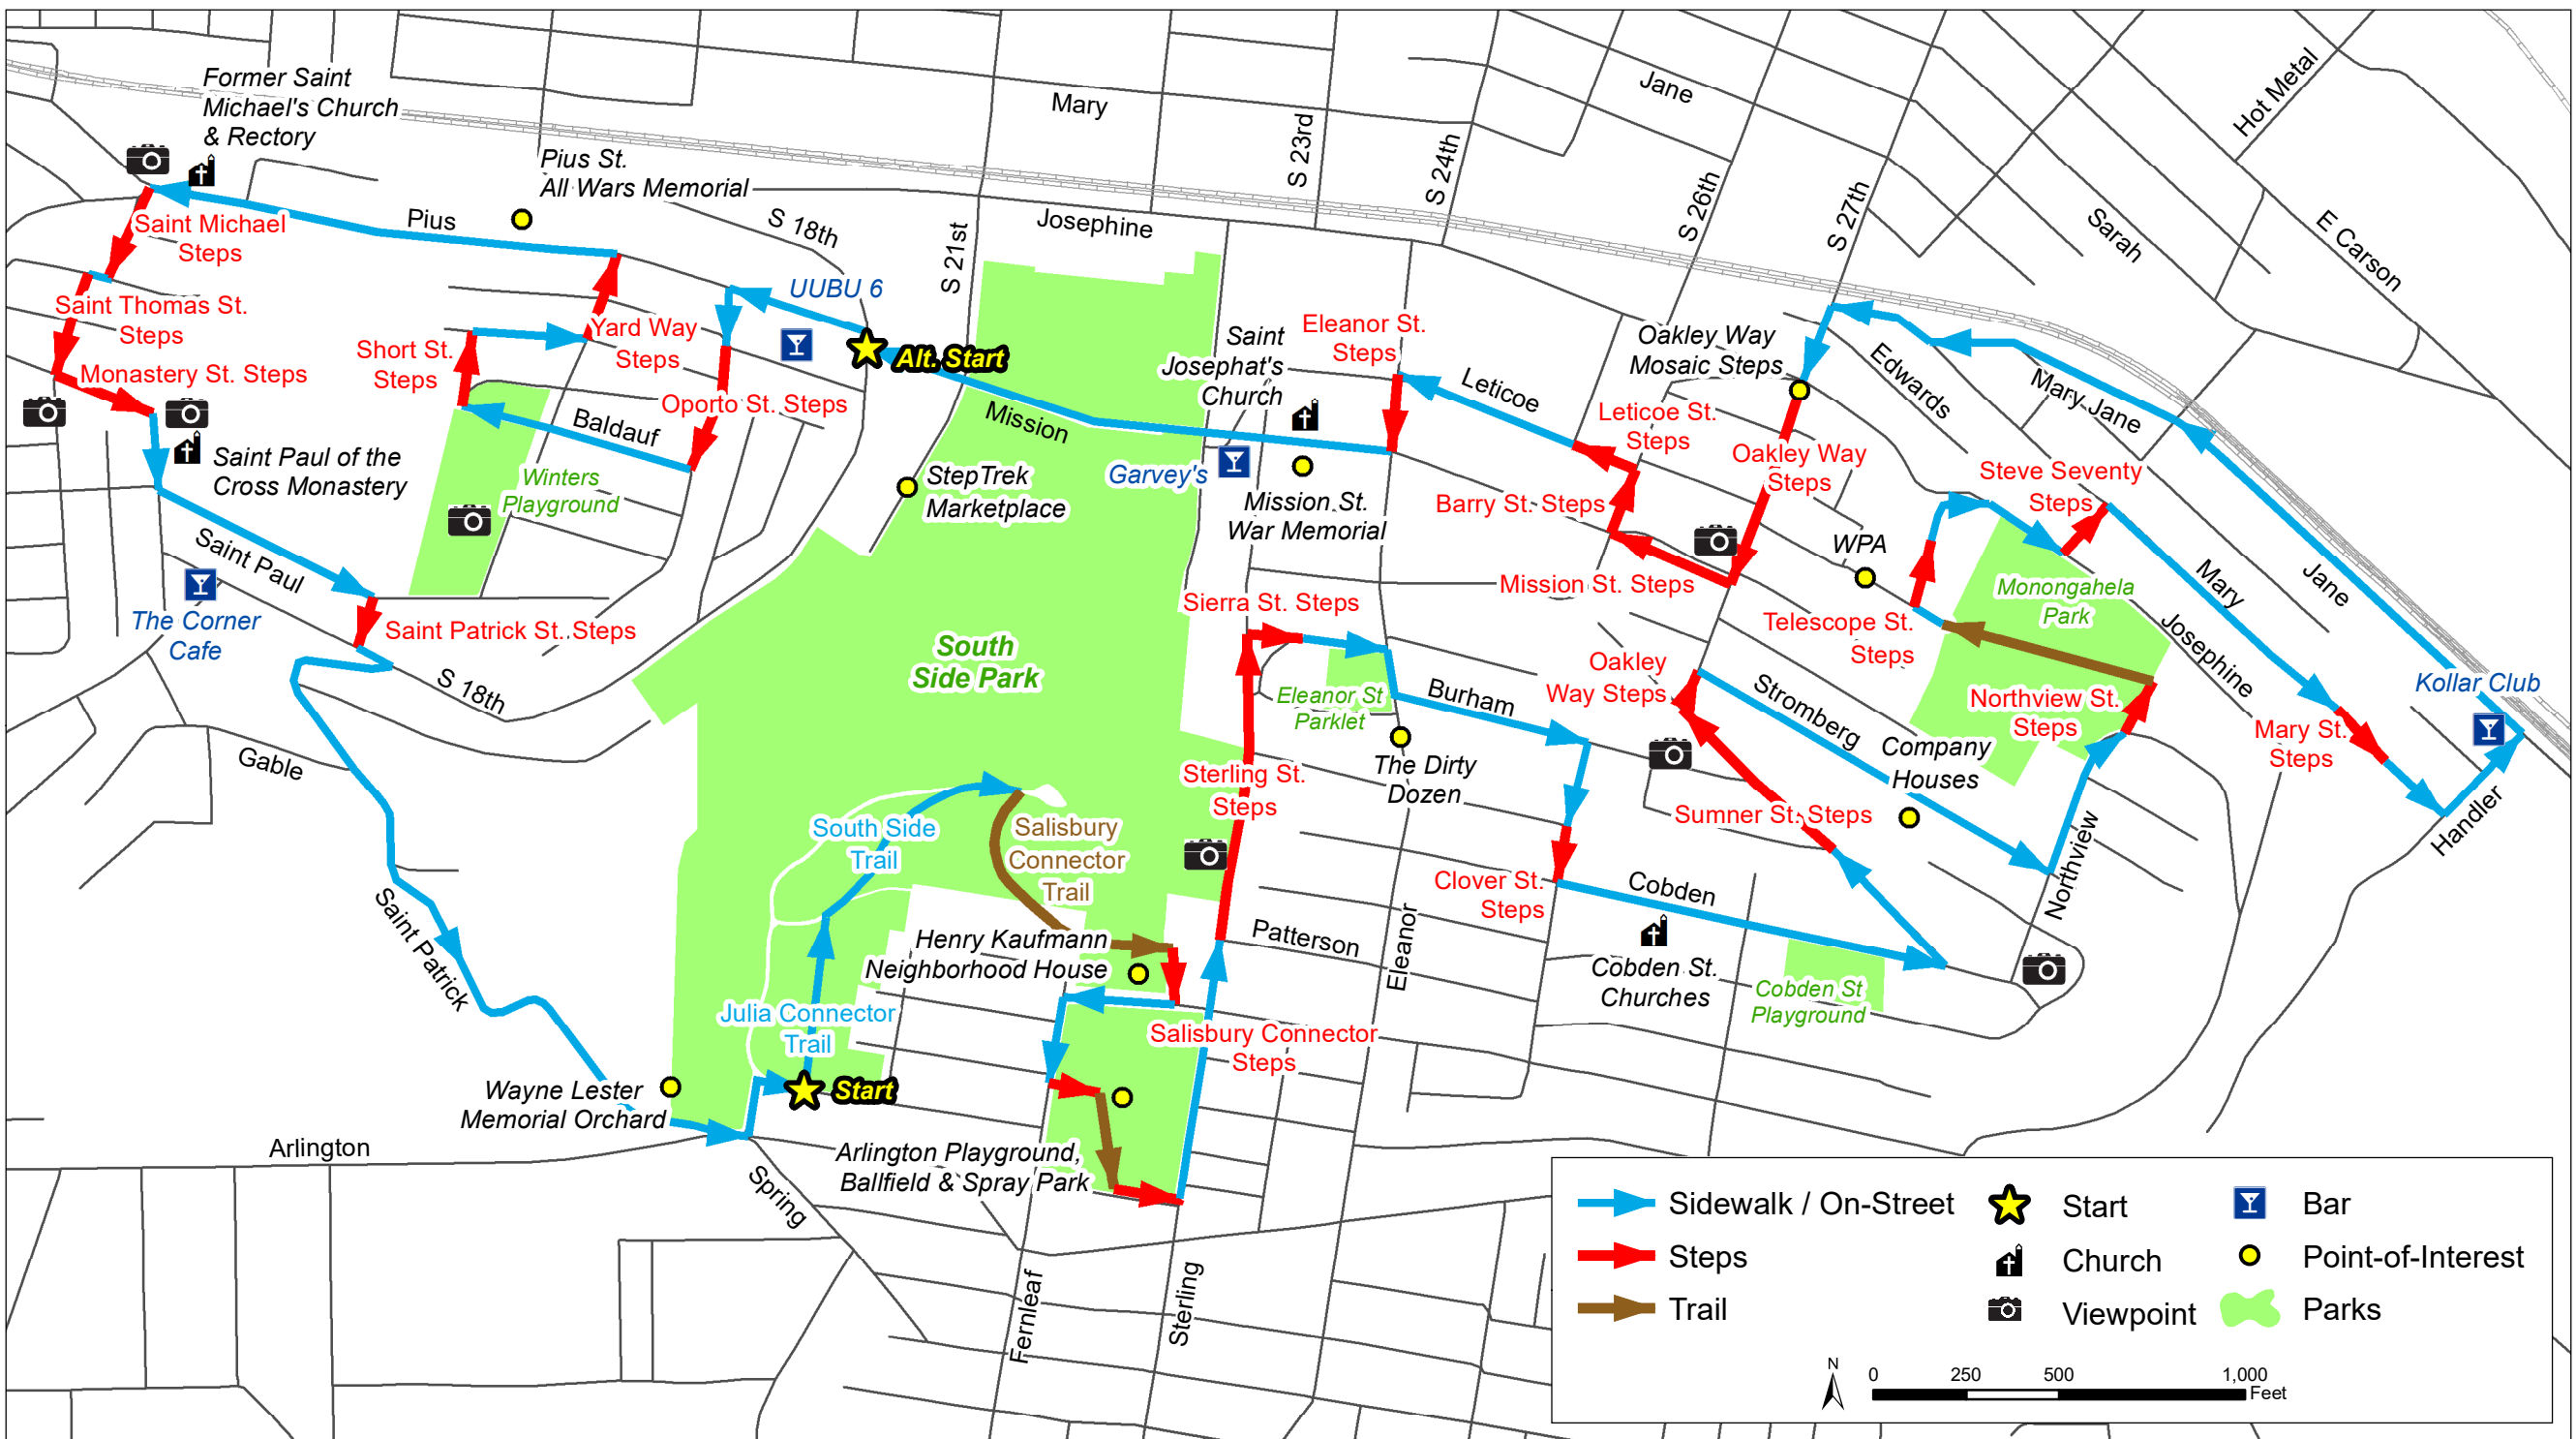

StepTrek 2020 Route

Sidewalk / On-Street	Start	Bar
Steps	Church	Point-of-Interest
Trail	Viewpoint	Parks

N
 0 250 500 1,000 Feet